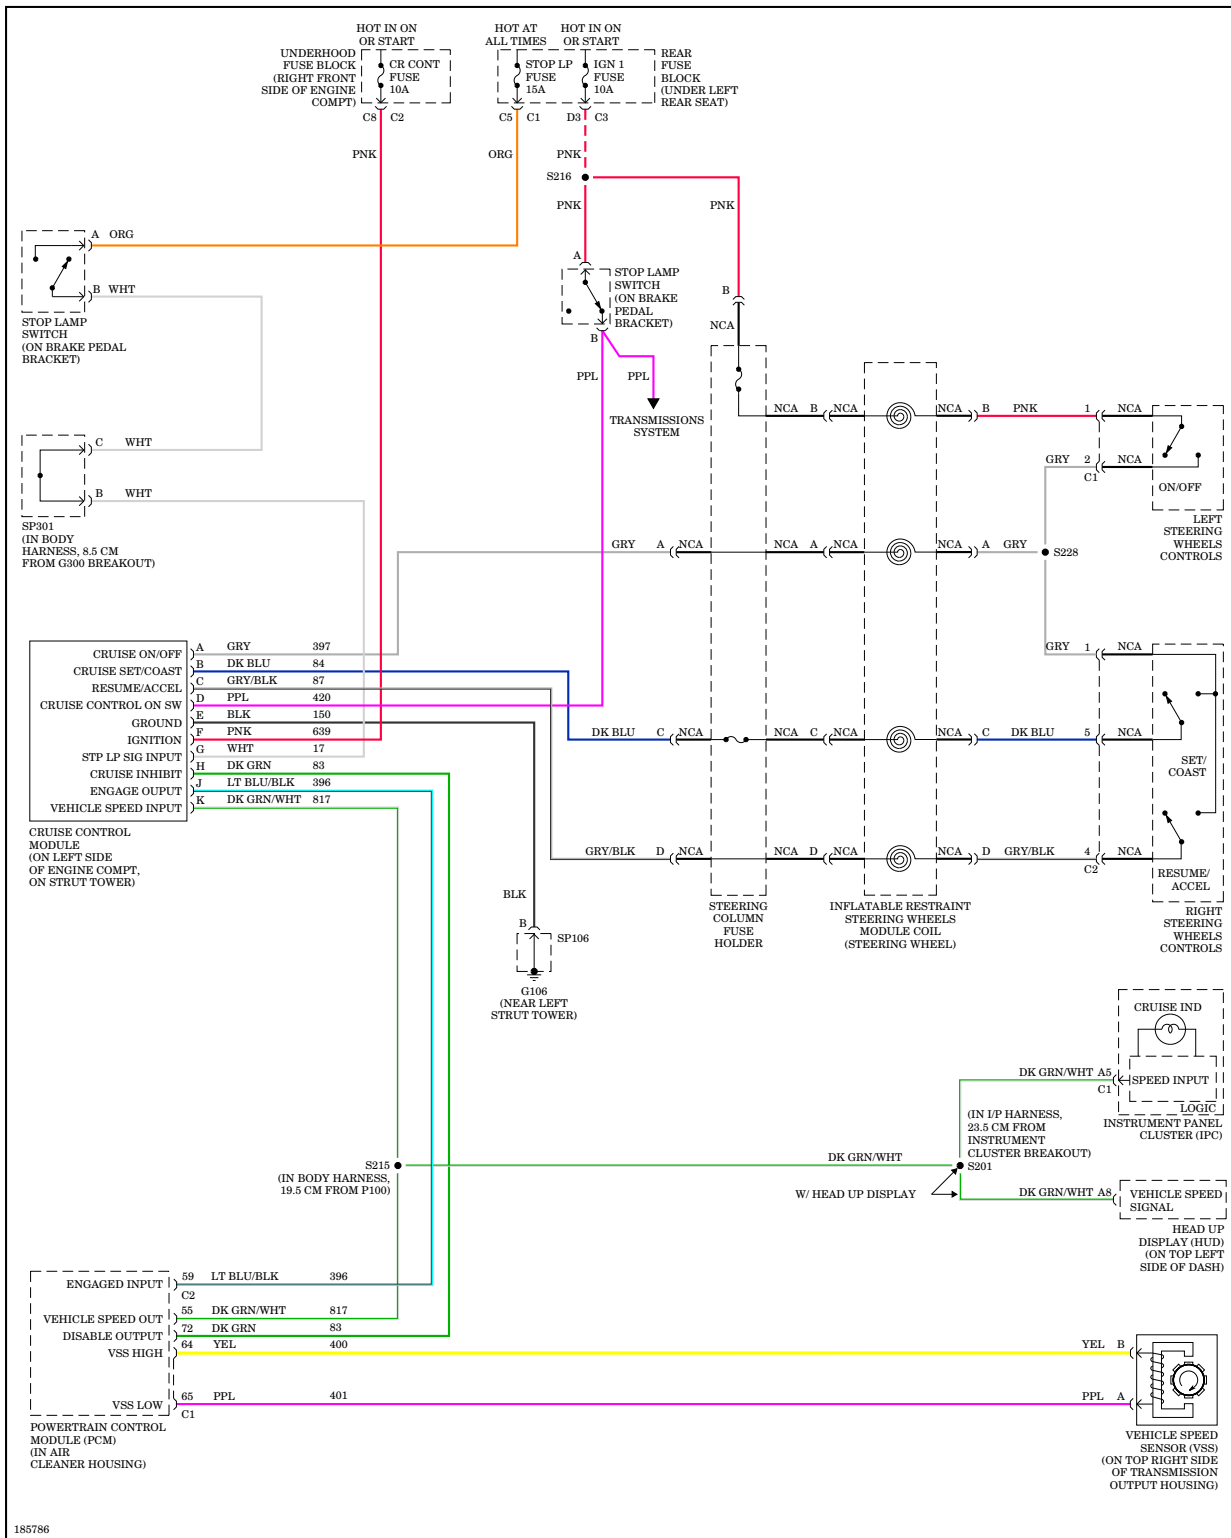

CRUISE CONTROL

Cruise Control Wiring Diagram for Buick LeSabre Custom 2004

List of elements for Cruise Control Wiring Diagram for Buick LeSabre Custom 2004:

- (in i/p harness, 23.5 cm from instrument cluster breakout) s201
- Cr cont fuse 10a
- Cruise control module (on left side of engine comp, on strut tower)
- Cruise control on sw

- Cruise ind
- Cruise inhibit
- Cruise on/off
- Cruise set/coast
- Disable output
- Engage ouput
- Engaged input
- G106 (near left strut tower)
- Ground
- Head up display (hud) (on top left side of dash)
- Hot at all times
- Hot in on or start
- Ign 1 fuse 10a
- Ignition
- Inflatable restraint steering wheels module coil (steering wheel)
- Instrument panel cluster (ipc)
- Left steering wheels controls
- Logic
- Nca
- On/off
- Pnk
- Powertrain control module (pcm) (in air cleaner housing)
- Rear fuse block (under left rear seat)
- Resume/ accel
- Resume/accel
- Right steering wheels controls
- S215 (in body harness, 19.5 cm from p100)
- S216
- S228
- Set/ coast
- Sp106
- Sp301 (in body harness, 8.5 cm from g300 breakout)
- Speed input
- Steering column fuse holder
- Stop lamp switch (on brake pedal bracket)
- Stop lp fuse 15a
- Stp lp sig input
- Transmissions system
- Underhood fuse block (right front side of engine compt)
- Vehicle speed input
- Vehicle speed out
- Vehicle speed sensor (vss) (on top right side of transmission output housing)
- Vehicle speed signal
- Vss high
- Vss low
- W/ head up display